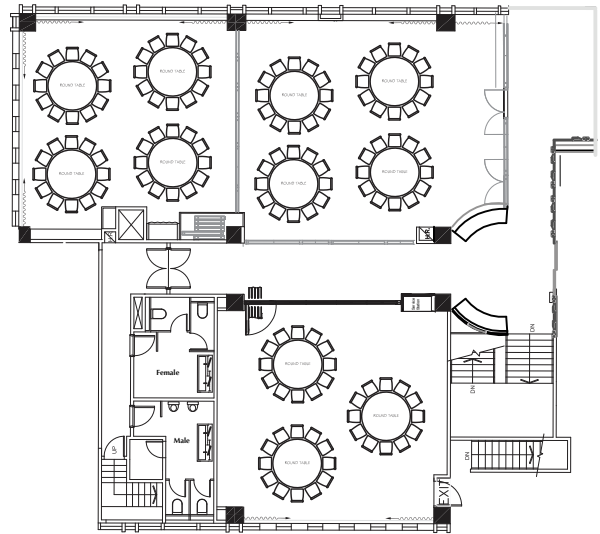

# 28F HARBOUR & WINDSOR

## WEDDING SET-UP

**Function Rooms**

<b>Ceiling Height:</b> 2.8m / 9ft	<b>Total Size:</b> 217m <sup>2</sup> / 2335ft <sup>2</sup>
	<b>Harbour West:</b> 63m <sup>2</sup> / 678ft <sup>2</sup>
	<b>Harbour East:</b> 84m <sup>2</sup> / 904ft <sup>2</sup>
	<b>Windsor:</b> 70m <sup>2</sup> / 753ft <sup>2</sup>

Victoria Harbour View

Victoria Harbour View

**Round Table Style SET-UP**

Function Room	Seating Capacity:
<b>Harbour East:</b>	48
<b>Harbour West:</b>	48
<b>Windsor:</b>	36
<b>Harbour East &amp; West:</b>	84
<b>Harbour &amp; Windsor:</b>	132