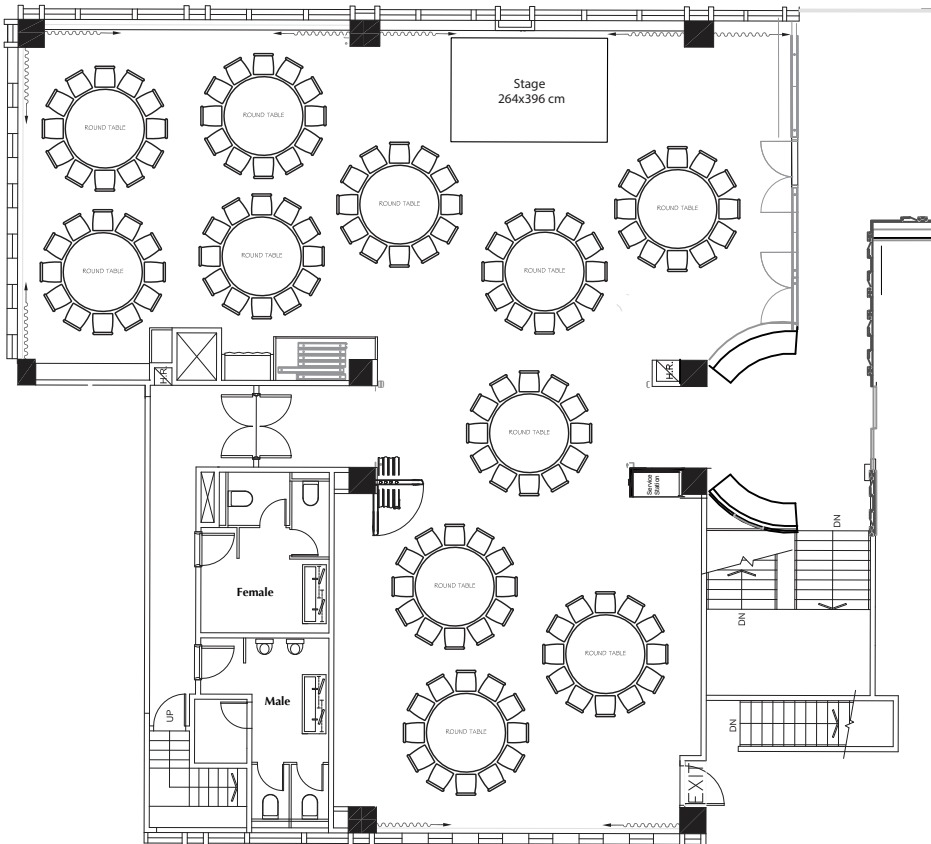

## WEDDING SET-UP

**Function Rooms**

<b>Ceiling Height:</b> 2.8m / 9ft	<b>Total Size:</b> 217m <sup>2</sup> / 2335ft <sup>2</sup>
	<b>Harbour West:</b> 63m <sup>2</sup> / 678ft <sup>2</sup>
	<b>Harbour East:</b> 84m <sup>2</sup> / 904ft <sup>2</sup>
	<b>Windsor:</b> 70m <sup>2</sup> / 753ft <sup>2</sup>

Victoria Harbour View

Victoria Harbour View

**Round Table Style SET-UP**

Function Room	Seating Capacity:
<b>Harbour East:</b>	48
<b>Harbour West:</b>	48
<b>Windsor:</b>	36
<b>Harbour East &amp; West:</b>	84
<b>Harbour &amp; Windsor:</b>	132