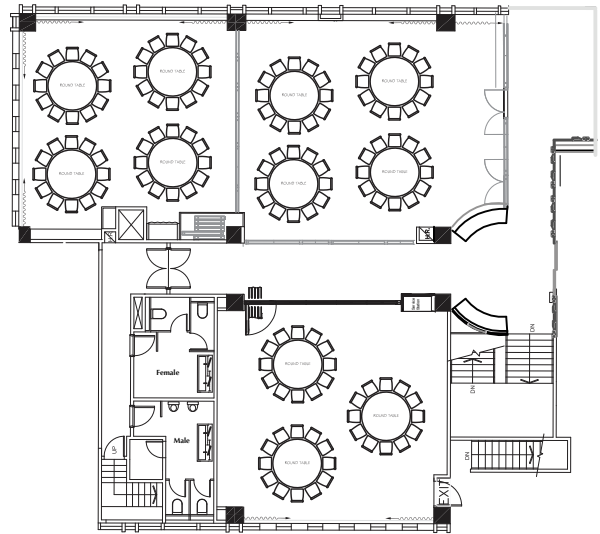

28F HARBOUR & WINDSOR

WEDDING SET-UP

Function Rooms

Ceiling Height: 2.8m / 9ft	Total Size: 217m ² / 2335ft ²
	Harbour West: 63m ² / 678ft ²
	Harbour East: 84m ² / 904ft ²
	Windsor: 70m ² / 753ft ²

Victoria Harbour View

Victoria Harbour View

Round Table Style SET-UP

Function Room	Seating Capacity:
Harbour East:	48
Harbour West:	48
Windsor:	36
Harbour East & West:	84
Harbour & Windsor:	132