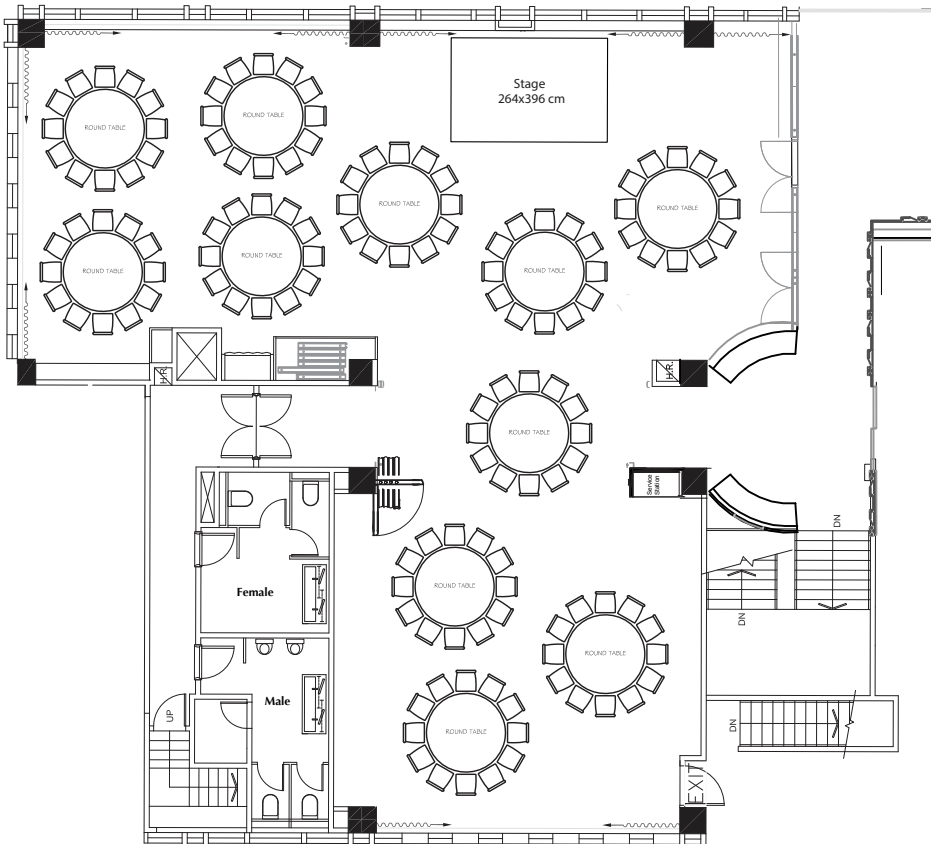

28F HARBOUR & WINDSOR

WEDDING SET-UP

Function Rooms

Ceiling Height: 2.8m / 9ft	Total Size: 217m ² / 2335ft ²
	Harbour West: 63m ² / 678ft ²
	Harbour East: 84m ² / 904ft ²
	Windsor: 70m ² / 753ft ²

Victoria Harbour View

Victoria Harbour View

Round Table Style SET-UP

Function Room	Seating Capacity:
Harbour East:	48
Harbour West:	48
Windsor:	36
Harbour East & West:	84
Harbour & Windsor:	132