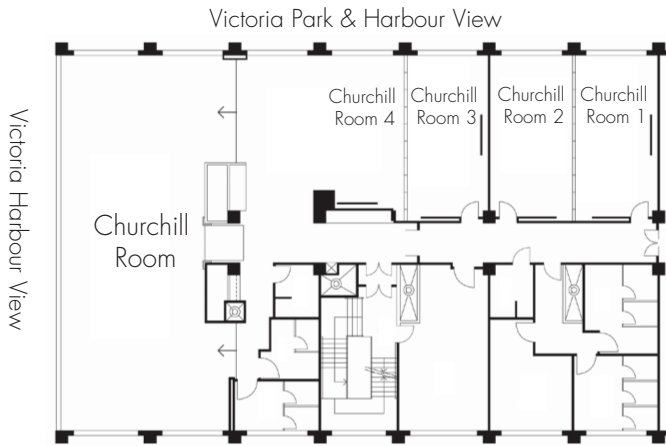

26F CHURCHILL ROOMS

Function Rooms
Ceiling Height:
2.5m / 8.3ft

Total Size:

282m² / 3098ft²

Churchill Room 1: 29m² / 325ft²

Churchill Room 2: 29m² / 325ft²

Churchill Room 3: 29m² / 325ft²

Churchill Room 4: 28m² / 310ft²

Churchill Room: 165.5m² / 1813ft²

Churchill Room &
Churchill Room 3+4: 223m² / 2448ft²

Victoria Harbour View