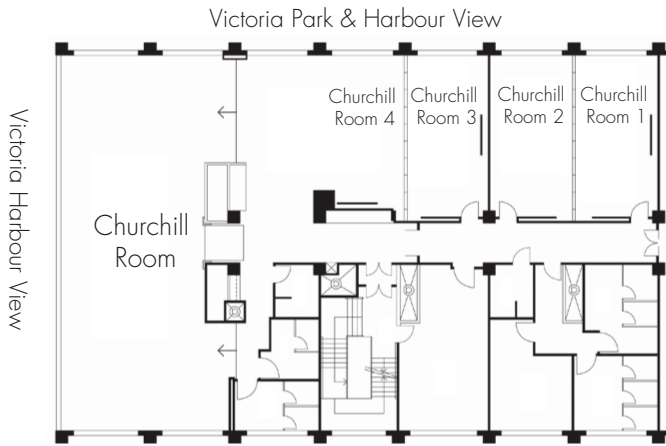

26F CHURCHILL ROOMS

WEDDING SET-UP

Function Rooms
Ceiling Height:
2.5m / 8.3ft

Total Size:

282m² / 3098ft²

Churchill Room 1: 29m² / 325ft²

Churchill Room 2: 29m² / 325ft²

Churchill Room 3: 29m² / 325ft²

Churchill Room 4: 28m² / 310ft²

Churchill Room: 165.5m² / 1813ft²

Churchill Room &
Churchill Room 3+4: 223m² / 2448ft²

Victoria Harbour View

Round Table Style SET-UP

Function Room

Seating Capacity:

Churchill Room:	84
Churchill Room & Churchill Room +3+4:	132