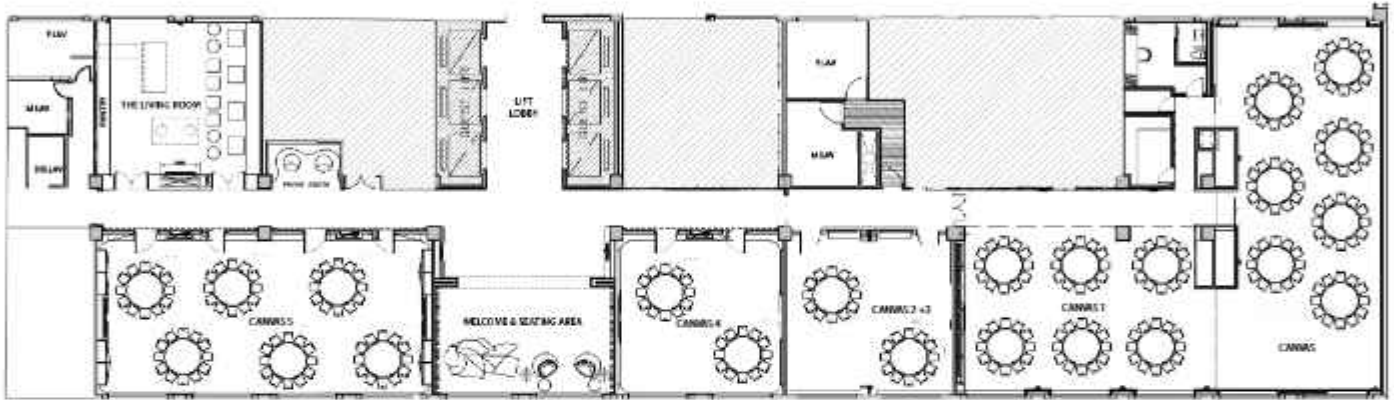

THE PARK LANE
HONG KONG

26F CANVAS ROOMS SET-UP

ROUND TABLE

Victoria Park & Harbour View

Victoria Park & Harbour View

Function Rooms
Ceiling Height:
3m / 10ft

CANVAS:	135m ² / 1453ft ²
CANVAS 1:	92m ² / 990ft ²
CANVAS 2:	30m ² / 323ft ²
CANVAS 3:	30m ² / 323ft ²
CANVAS 4:	55m ² / 592ft ²
CANVAS 5:	112m ² / 1206ft ²

Round Table Style SET-UP

Function Room	Seating Capacity:
CANVAS:	84
CANVAS 1:	72
CANVAS + CANVAS 1:	156
CANVAS 2:	10
CANVAS 3:	10
CANVAS 2+3:	24
CANVAS 4:	24
CANVAS 5:	72
Park Lane Room:	240