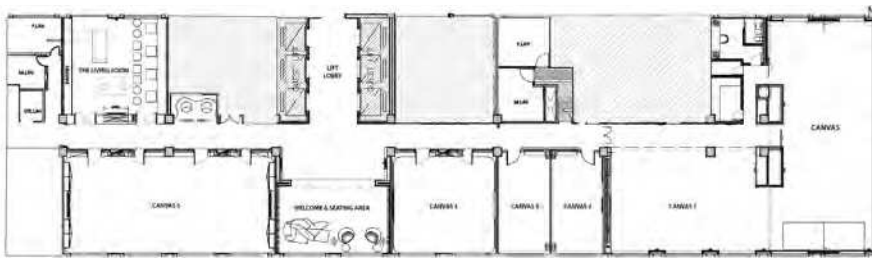

THE PARK LANE
HONG KONG

26F CANVAS ROOMS SET-UP

ROUND TABLE

Victoria Park & Harbour View

Victoria Park & Harbour View

Function Rooms
Ceiling Height:
3m / 10ft

CANVAS:	135m ² / 1453ft ²
CANVAS 1:	92m ² / 990ft ²
CANVAS 2:	30m ² / 323ft ²
CANVAS 3:	30m ² / 323ft ²
CANVAS 4:	55m ² / 592ft ²
CANVAS 5:	112m ² / 1206ft ²

Round Table Style SET-UP

Function Room	Seating Capacity:
CANVAS:	84
CANVAS 1 :	72
CANVAS + CANVAS1:	156
CANVAS 2:	10
CANVAS 3:	10
CANVAS 2+3:	24
CANVAS 4:	24
CANVAS 5:	72
Park Lane Room:	240