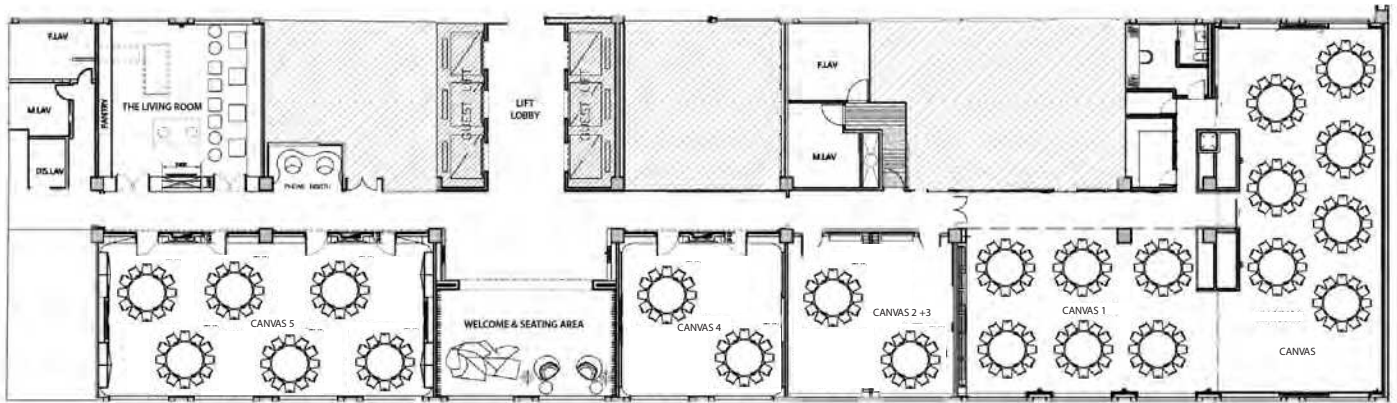

THE PARK LANE
HONG KONG

26F CANVAS ROOMS SET-UP

ROUND TABLE

Victoria Park & Harbour View

Victoria Park & Harbour View

Function Rooms
Ceiling Height:
3m / 10ft

CANVAS:	135m ² / 1453ft ²
CANVAS 1:	92m ² / 990ft ²
CANVAS 2:	30m ² / 323ft ²
CANVAS 3:	30m ² / 323ft ²
CANVAS 4:	55m ² / 592ft ²
CANVAS 5:	112m ² / 1206ft ²

Round Table Style SET-UP

Function Room	Seating Capacity:
CANVAS:	84
CANVAS 1 :	72
CANVAS + CANVAS1:	156
CANVAS 2:	10
CANVAS 3:	10
CANVAS 2+3:	24
CANVAS 4:	24
CANVAS 5:	72
Park Lane Room:	240