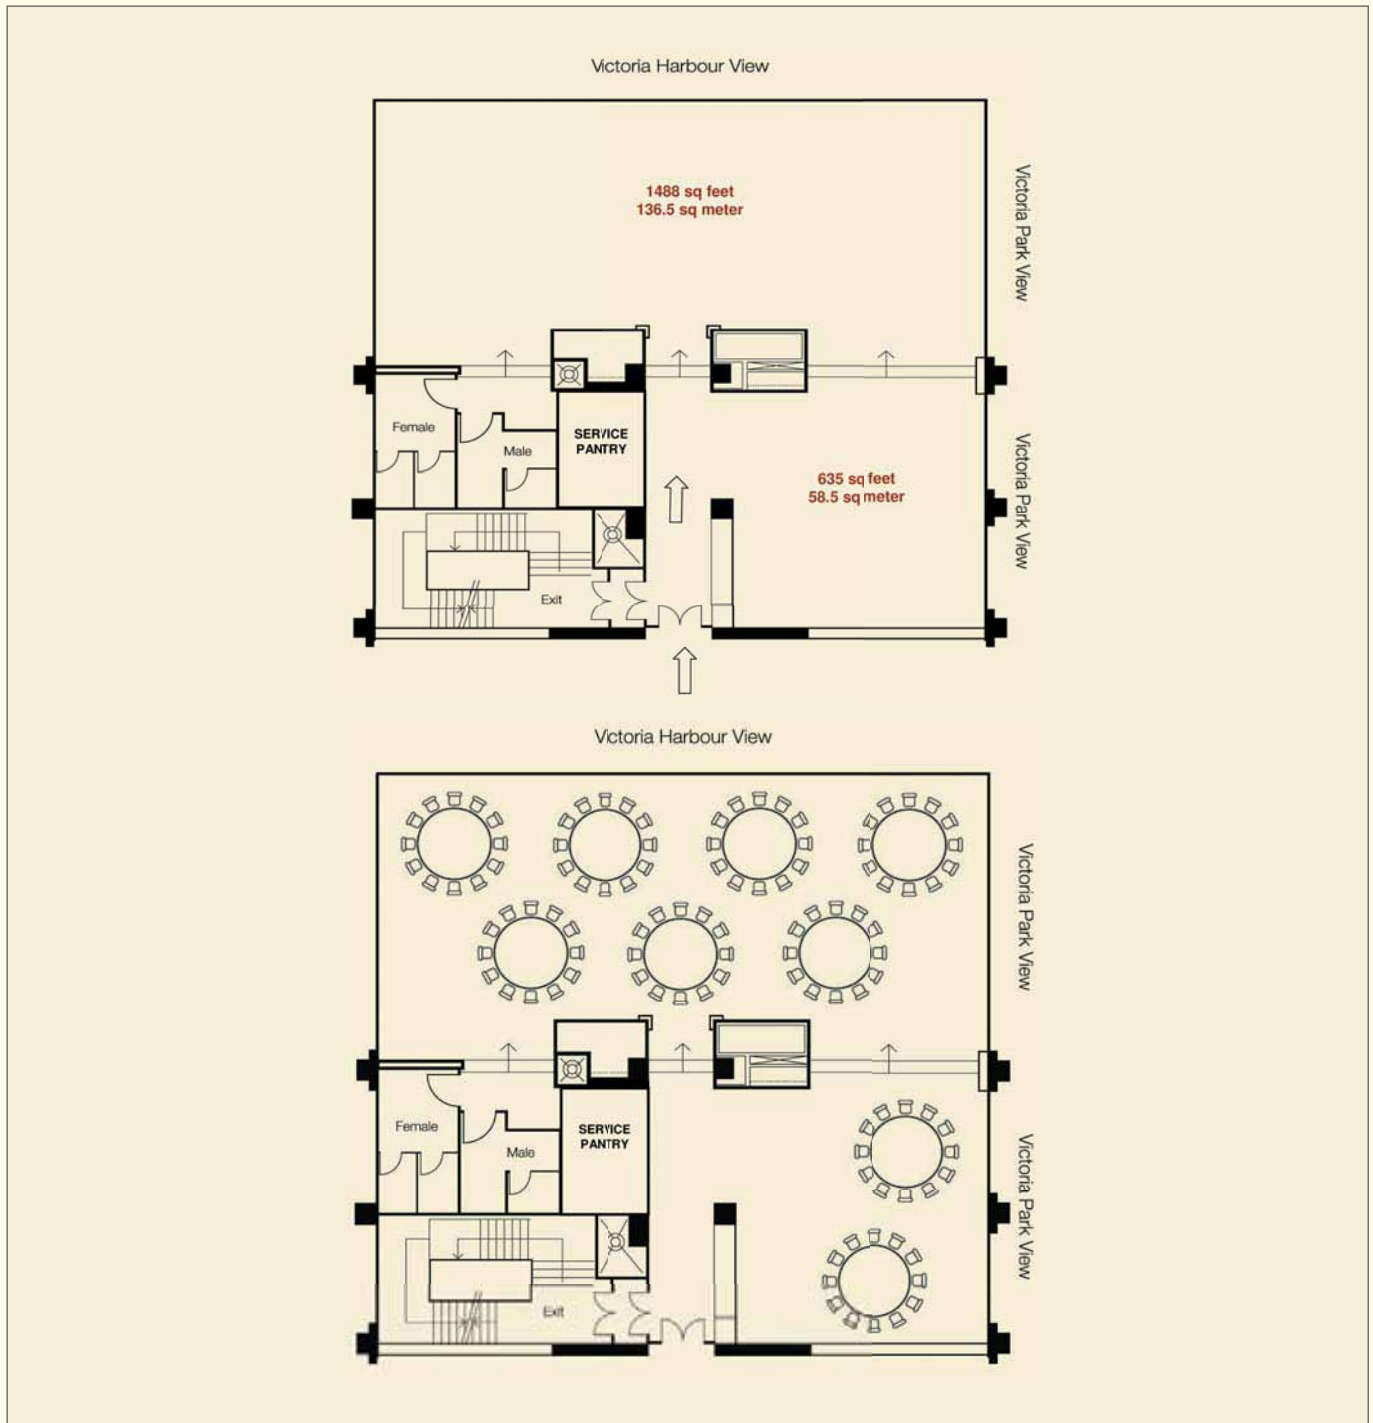

CHURCHILL ROOM FLOOR PLAN

26TH FLOOR

Ceiling Height:
7' 3" / 2.2M

Total Size:
2,123 sq feet / 195 sq meter