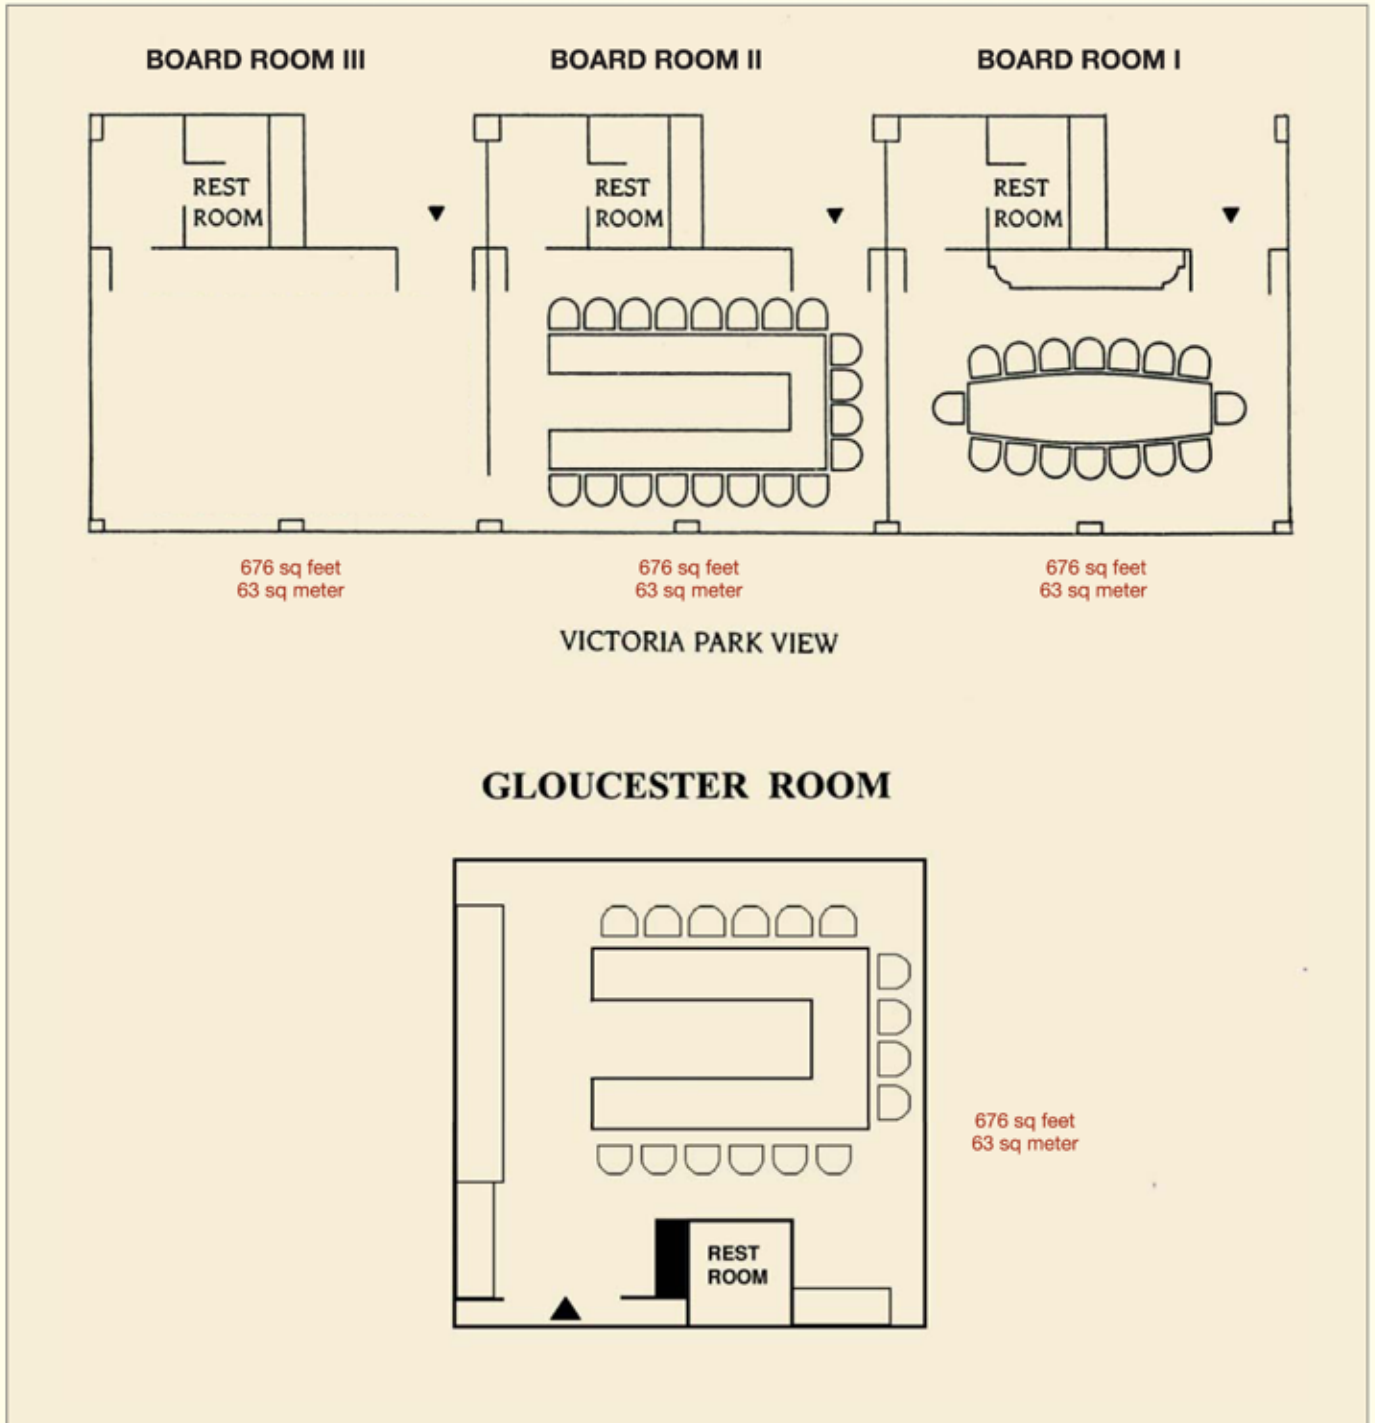

# BOARDROOMS FLOOR PLAN

## 7<sup>TH</sup> FLOOR

Ceiling Height:  
8'6" / 2.62M