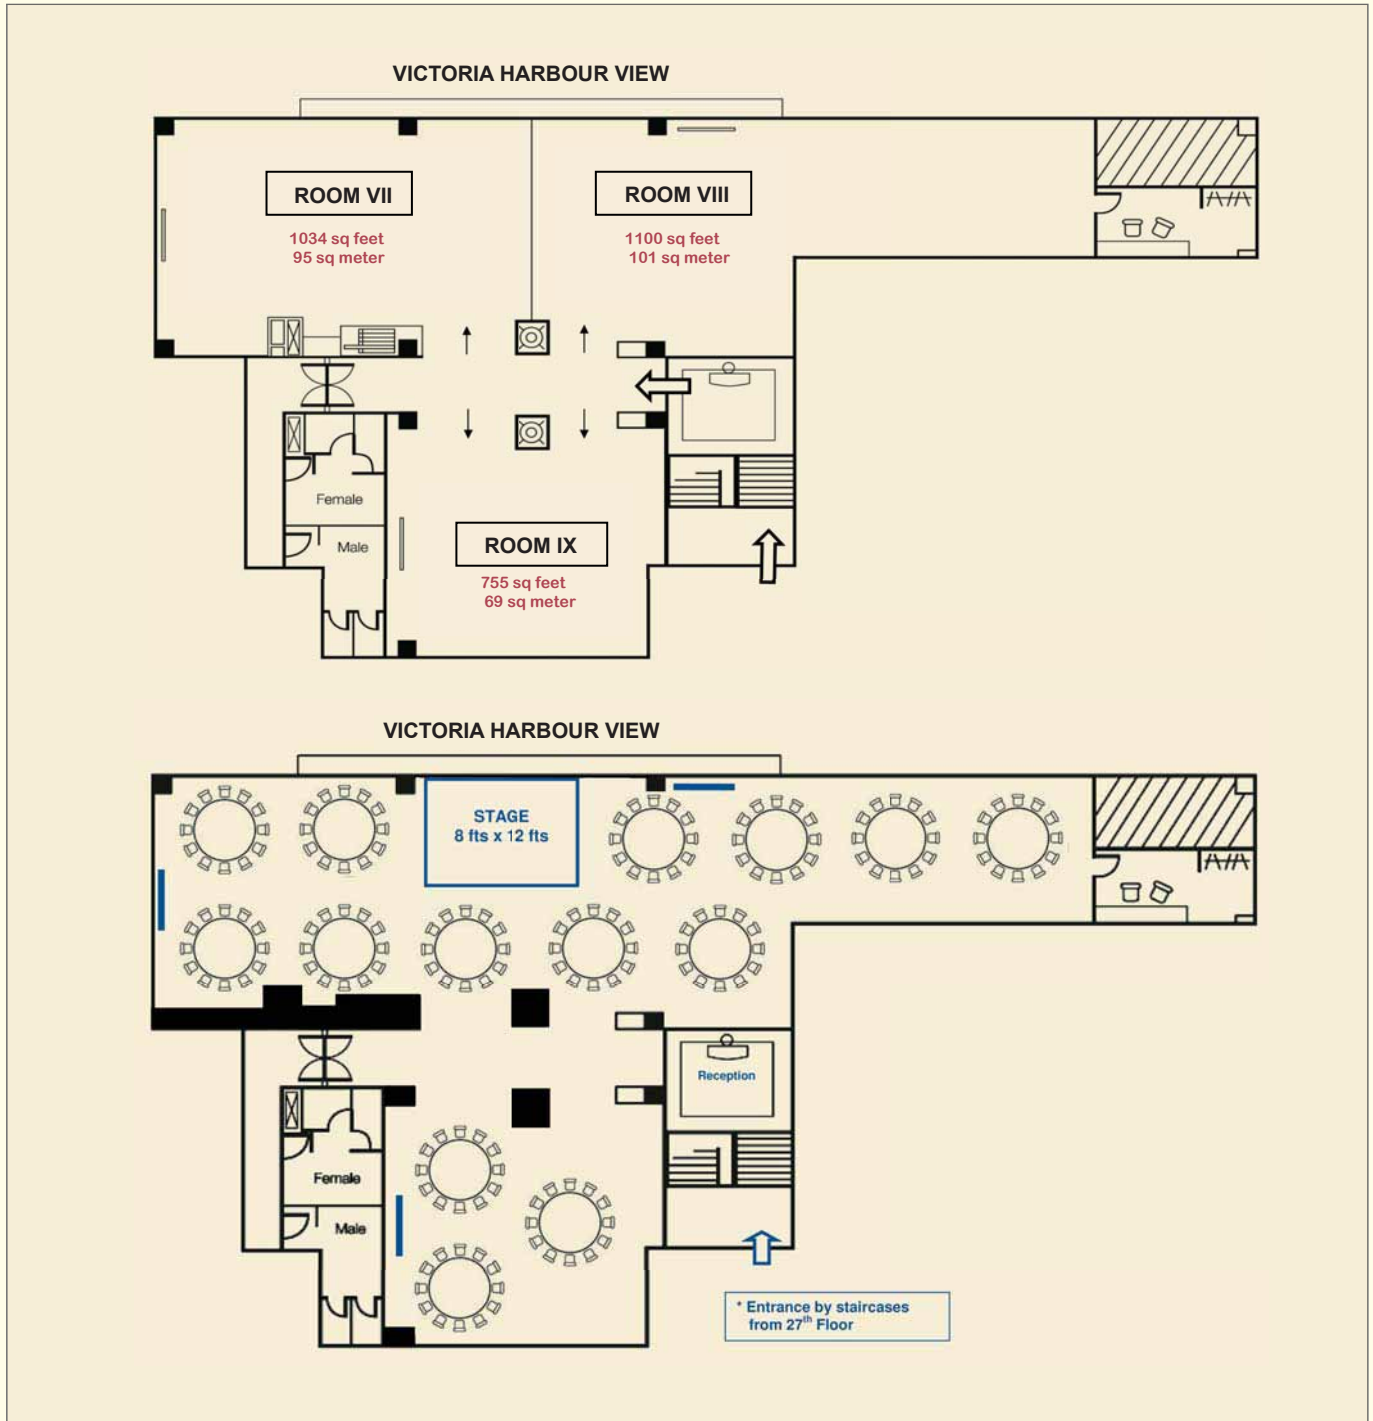

THE PARK LANE ROOM VII-IX

28TH FLOOR

Ceiling Height:
8'3" / 2.5M

Total Size:
2,889 sq feet / 265 sq meter