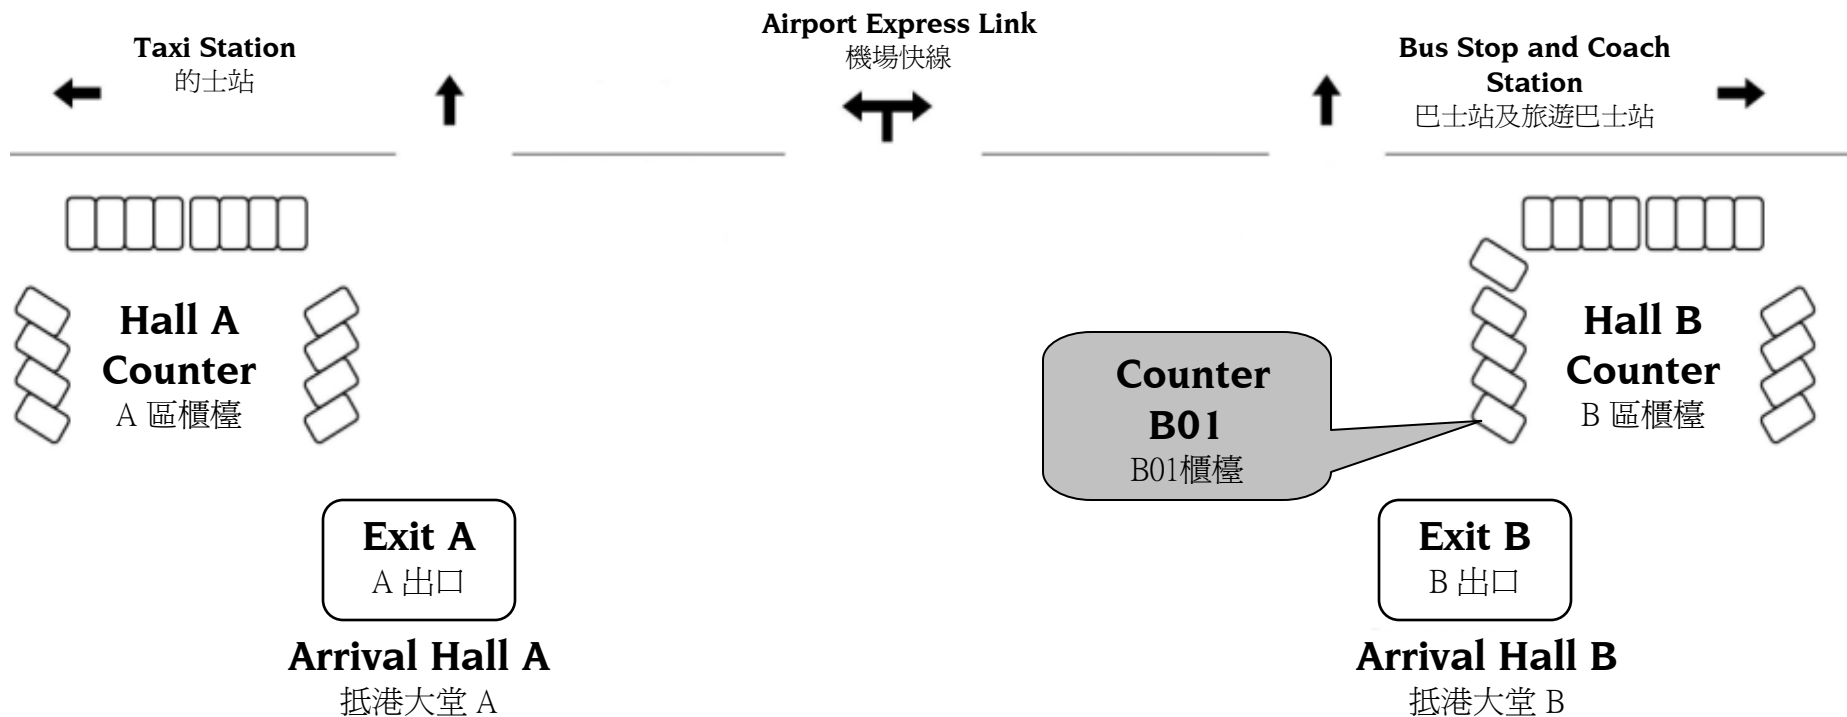

THE PARK LANE
HONG KONG
柏寧酒店

香港國際機場穿梭巴士服務
Hong Kong International Airport Shuttle Service

TERMINAL 1
1號客運大樓

For assistance and enquiry, please kindly approach Counter B01 located in the Main Arrival Hall, Terminal 1.
如需協助或查詢，請前往1號客運大樓之抵港大堂 B, B01櫃檯與職員聯絡。